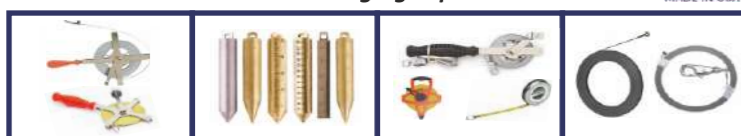

info@oki-me.com
okisales@oki-me.com

www.oki-me.com

G.B.C.

Pipe Cutting & Beveling Machines

Pipe Bevelers | Pipe Cutter | Plate Beveler | Flange Facing | Stationery

Lufkin

Oil Gauging Tapes

Surveying Tapes | Plumb Bobs | Long Tapes | Replacement Blades